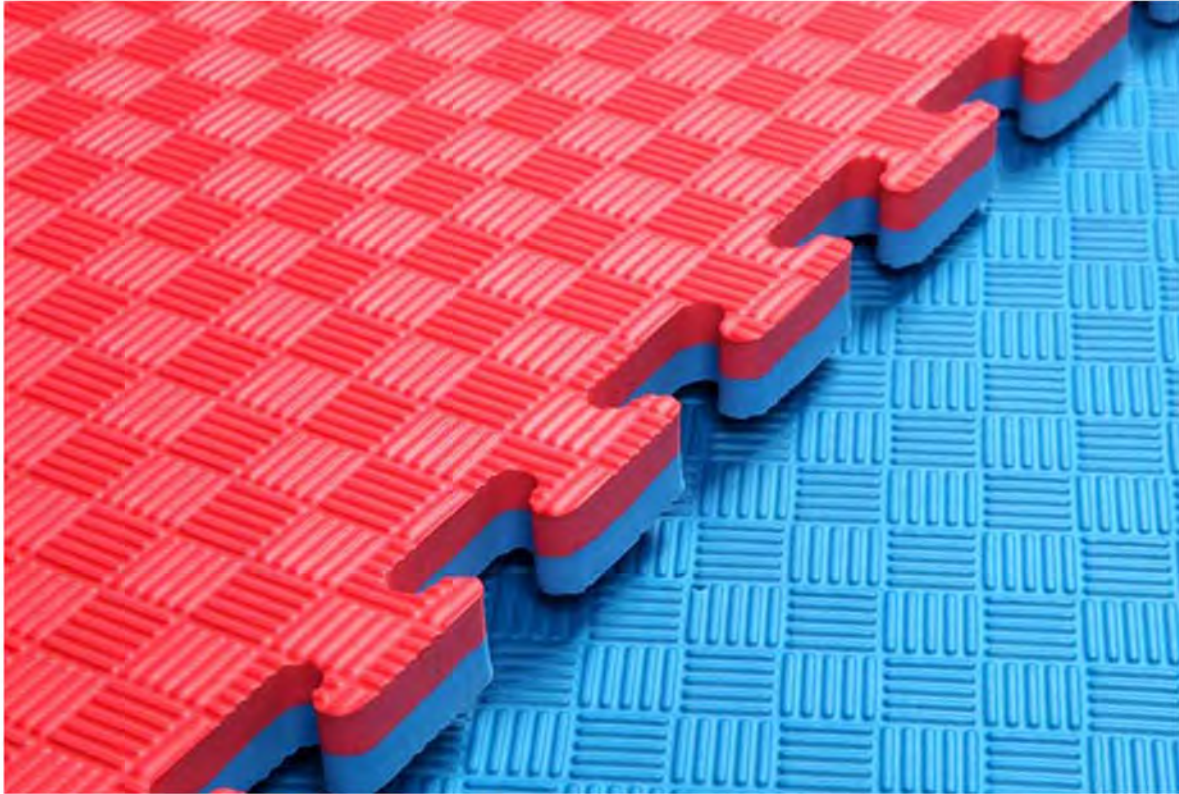

FLOORING

**COLOURS
AVAILABLE**

ANTI-SKID

20mm Non Toxic Eva Mat Flooring (1Mtr. x 1Mtr.)

ITEM CODE	F 876
ITEM SIZE	L100cm x B100cm x T20 mm