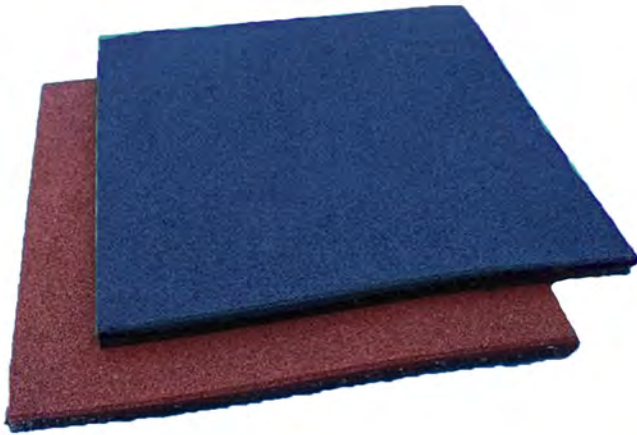

ITEM CODE	F 875
ITEM SIZE	L100cm x B100cm x T25 mm

FLOORING

Artificial Grass (Per Square Meter)

ITEM CODE	THICKNESS	ROLL SIZE
F 885	40 mm	25m x 2m
F 870	35 mm	25m x 2m
F 871	25 mm	25m x 2m

FLOORING

Water Penetration