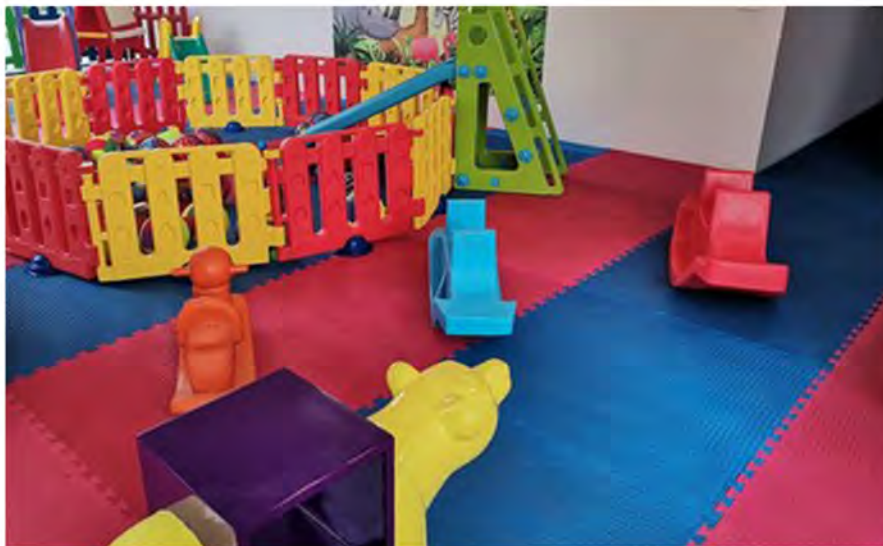

**COLOURS
AVAILABLE**