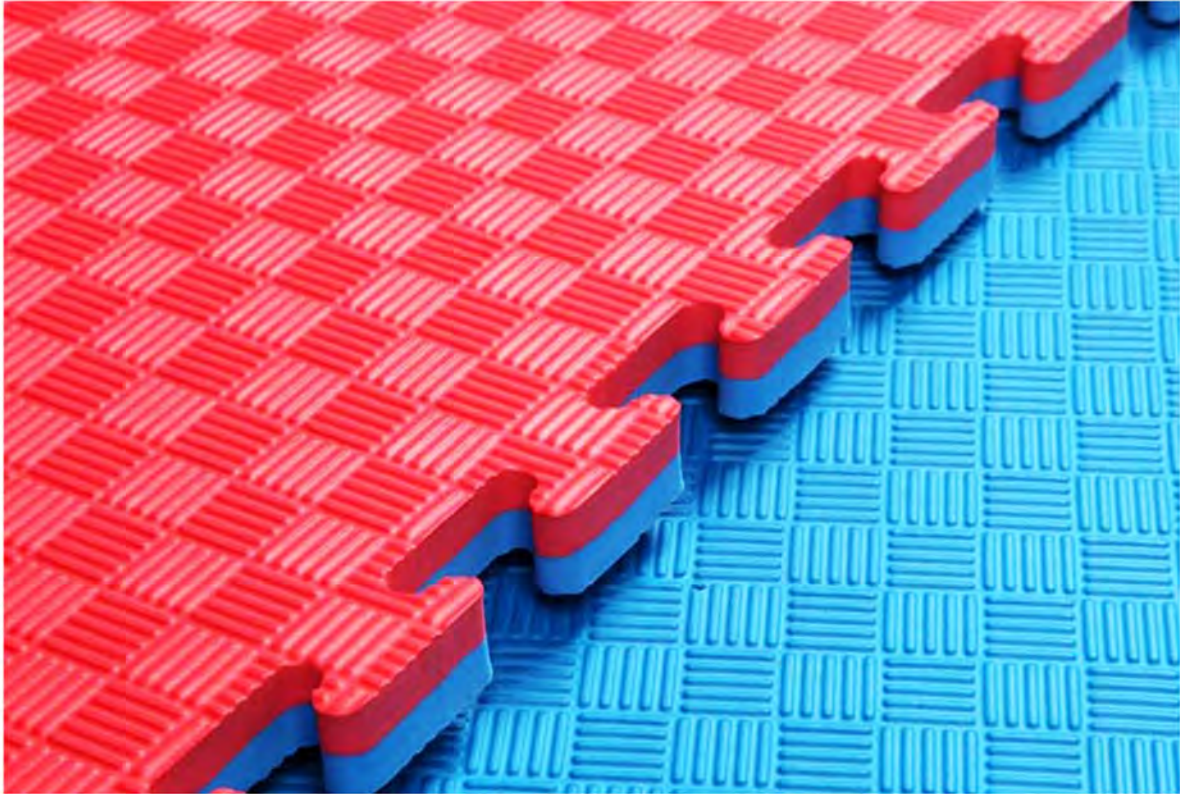

FLOORING

ANTI-SKID

25mm Non Toxic Eva Mat Flooring (1Mtr. x 1Mtr.)

ITEM CODE	F 875
ITEM SIZE	L100cm x B100cm x T25 mm